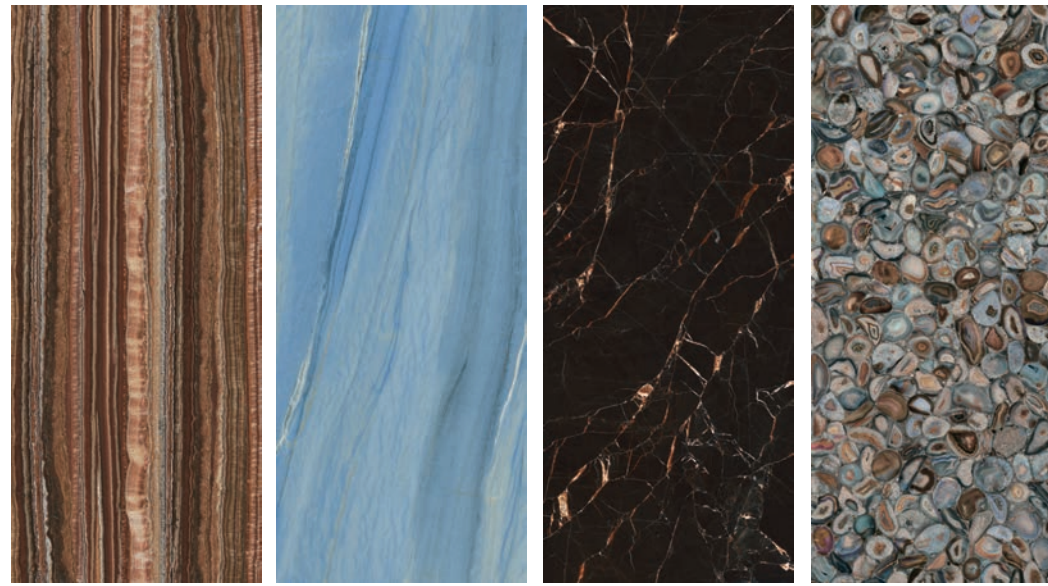

Floor | Wall
Product of Italy

labradorite polished WA05-48110P6 sq.ft.: $27.95 pc.: $1,003.41	dark cosmo polished WA06-48110P6 sq.ft.: $27.95 pc.: $1,003.41	agata black polished WA10-48110P6 sq.ft.: $27.95 pc.: $1,003.41	agata blue polished WA08-48110P6 sq.ft.: $27.95 pc.: $1,003.41	special order calacatta copper polished WA01-48110P6 sq.ft.: $27.95 pc.: $1,003.41	special order libeccio antico WA02-48110P6 sq.ft.: $27.95 pc.: $1,003.41

special order onice brown polished WA03-48110P6 sq.ft.: $27.95 pc.: $1,003.41	special order azul puro polished WA04-48110P6 sq.ft.: $27.95 pc.: $1,003.41	special order saint laurent polished WA07-48110P6 sq.ft.: $27.95 pc.: $1,003.41	special order agata multicolor polished WA09-48110P6 sq.ft.: $27.95 pc.: $1,003.41