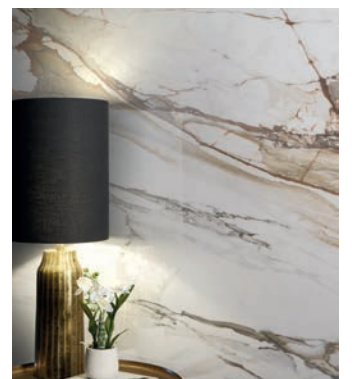

crystal diamond

Floor | Wall | Counter Tops
Product of Italy