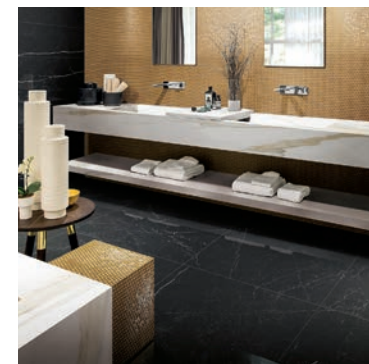

Floor | Wall

Coordinating floor tile available

32" x 32" polished ☐

24" x 48" polished ☐

Product of Italy