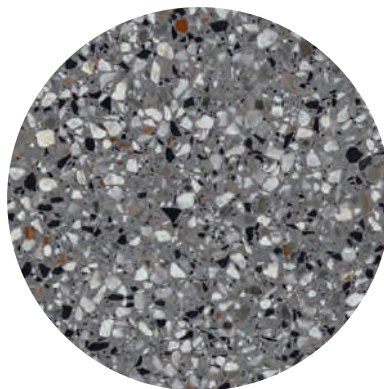

PORCELÁNICO DE PASTA
DE COLOR

COLORI

COLOURS - COULEURS - FARBEN - COLORES - ЦВЕТА

FINITURE/FINISHES

RETT / CEMENT / FLAKES / OUT

**ICE
FLAKES**

**CLAY
FLAKES**

**OCEAN
FLAKES**

**SMOKE
FLAKES**

**LEAD
FLAKES**

KADO

CLAY CEMENT

SVILUPPO GRAFICO / GRAPHIC DEVELOPMENT

KADO

SVILUPPO GRAFICO / GRAPHIC DEVELOPMENT

CLAY FLAKES