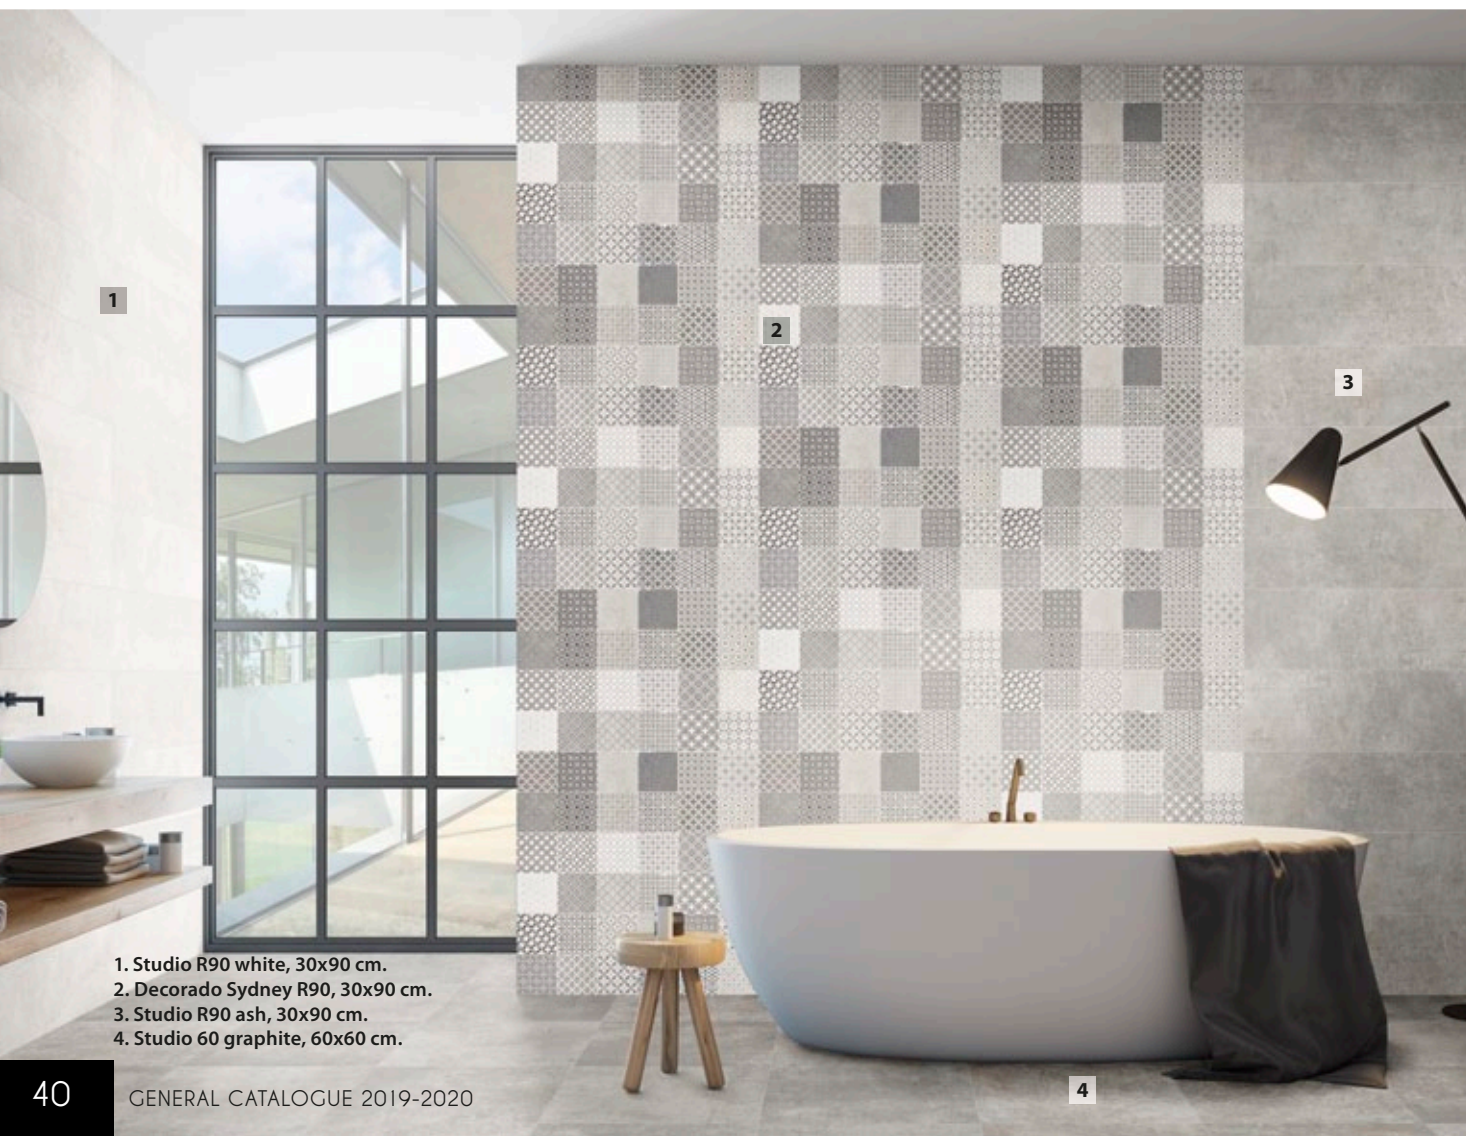

1. Studio R90 white, 30x90 cm.
2. Decorado Sydney R90, 30x90 cm.
3. Studio R90 ash, 30x90 cm.
4. Studio 60 graphite, 60x60 cm.

STUDIO R90·R3060 RECT.

Decorado · Decoration: SYDNEY R90

Se sirven diseños aleatorios en la misma caja.
Is delivered various designs in the same box.

Relieve · Relief: STUDIO R3060 RECT. SLIP

Relieve · Relief: STUDIO R90 SLIP

Decorado · Decoration: STUDIO R90

Se sirven diseños aleatorios en la misma caja.
Is delivered various designs in the same box.

LISTA DE EMBALAJE PACKING LIST	FORMATO (cm) SIZE (inches)	PZAS/CAJA PIECES/BOX	M2/CAJA SQ.M/BOX	KG/CAJA KG/BOX	CAJAS/PALET BOX/PALLET	CAJAS/EUR.PALET BOX/EUR.PALLET	M2/PALET SQ.M/PALLET	M2/EUR.PALET SQ.M/EUR.PALLET
STUDIO R90 / STUDIO R90 SLIP	30x90 cm · 11,8"x35,4"	4	1,080	19,3	72	45	77,760	48,600
DECORADO STUDIO R90 · DECORADO SYDNEY R90	30x90 cm · 11,8"x35,4"	4	1,080	19,3	72	45	77,760	48,600
STUDIO R3060 RECT / STUDIO R3060 RECT SLIP	30x60 cm · 11,8"x23,6"	6	1,080	19,1	72	60	77,760	64,800