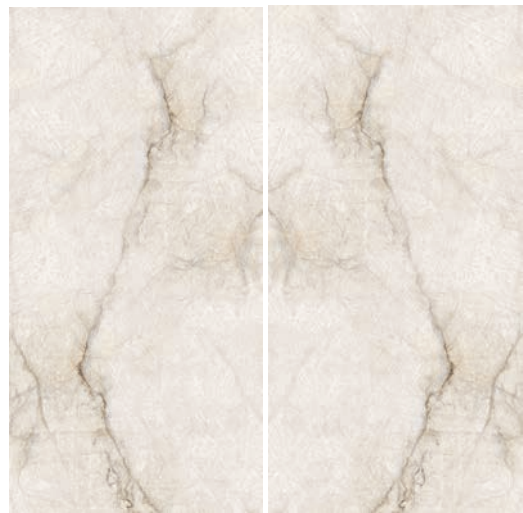

LCR64128BP12  
Calacatta Renoir Polished Bookmatch B  
63 3/4" x 127 9/16" 12mm  
Sq.Ft.: \$49.95 – PC.: \$2,821.68

LQ64128AP12  
Quarzo Polished Bookmatch A  
63 3/4" x 127 9/16" 12mm  
Sq.Ft.: \$49.95 – PC.: \$2,821.68