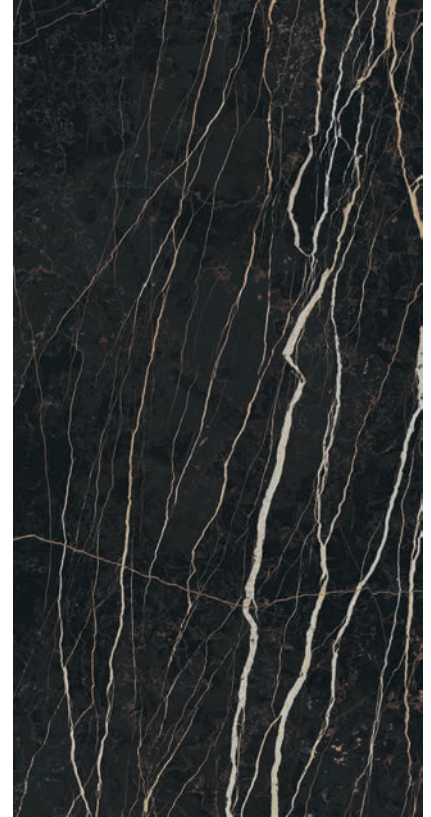

MRPTN63126M6 –Thunder Nights Matte
63" x 126"
Sq.Ft: $32.95 – Pc: $1,815.87

MRPTN63126P6 – Thunder Nights Polished
63" x 126"
Sq.Ft: $36.95 – Pc: $2,036.31

juliantile.com/magnumprevious

packing: 1piece (55.11 sq. ft.). **Weight:** 162.63 lbs. each

It is recommended that all tile products and related materials be installed as per TTMAC Standards

Floor/Wall Tile

Frost Resist.

Environment Policy

Rectified

Water Absorption

Product of Italy