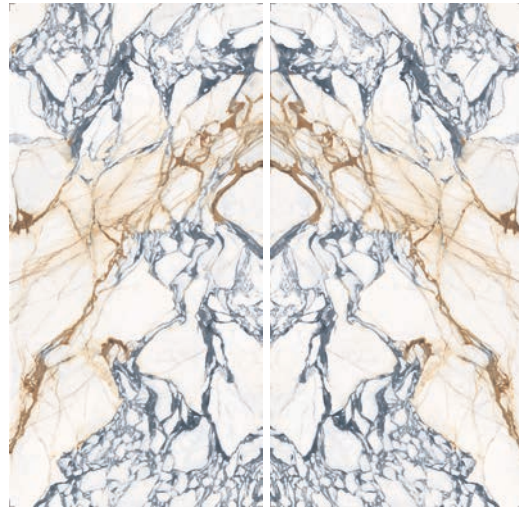

LCB64128BP12  
Calacatta Black Polished Bookmatch B  
63 3/4" x 127 9/16" 12mm  
Sq.Ft.: \$49.95 – PC.: \$2,821.68

LCP64128AP12  
Calacatta Paonazzo Polished Bookmatch A  
63 3/4" x 127 9/16" 12mm  
Sq.Ft.: \$49.95 – PC.: \$2,821.68