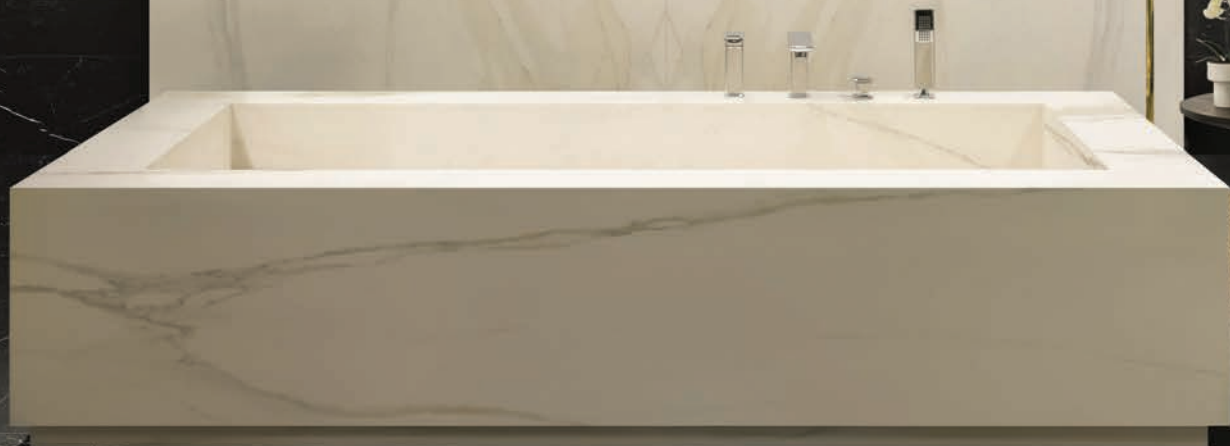

Glazed colour body rectified 6mm porcelain slabs.

**magnUm Slabs**

MRCG063126BMAP6  
Calacatta Gold Bookmatch A Polished  
63" x 126"  
Sq. Ft.: \$36.95 – Pc.: \$2,036.31

MRCG063126BMBP6  
Calacatta Gold Bookmatch B Polished  
63" x 126"  
Sq. Ft.: \$36.95 – Pc.: \$2,036.31