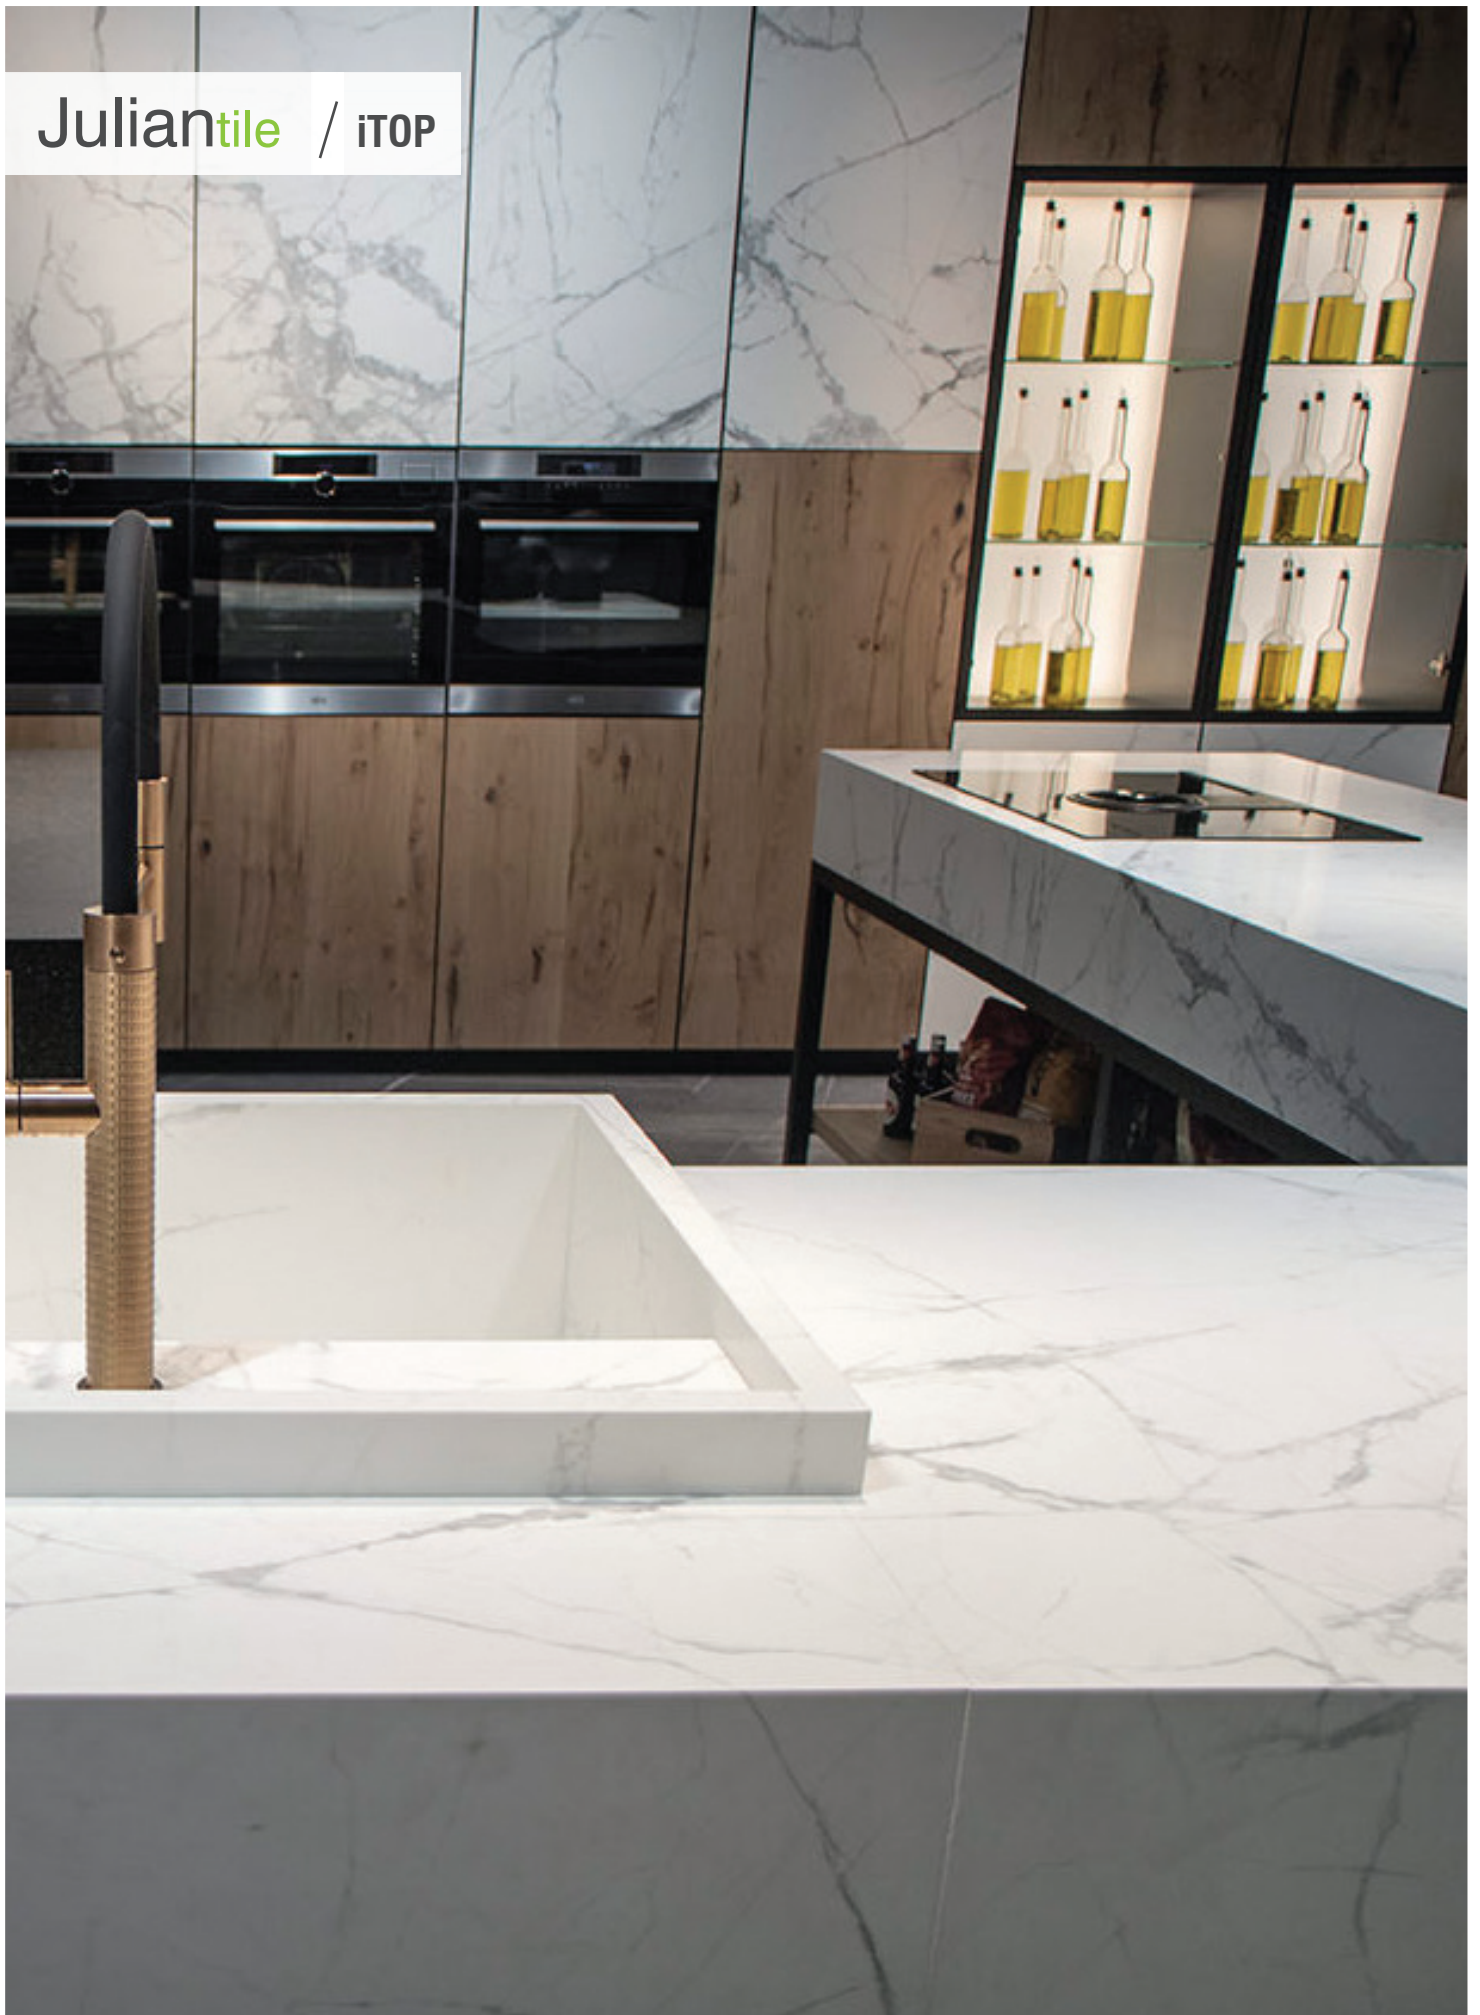

Floor/Wall Tile

Frost Resistant

Rectified

Water Absorption

Product of Spain

Juliantile

Juliantile / iTOP

ITLA59126H6 Larsen Honed 6mm  
59" X 126"  
Sq. Ft.: \$29.95 – Pc.: \$1,546.32