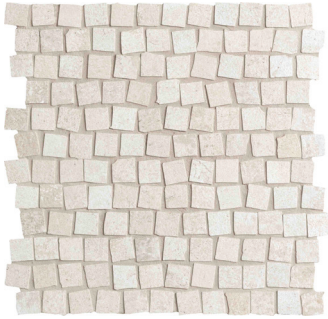

Juliantile / Open air

OPMS10– White
Tumbled Mosaic
12.75" x 12.75" mesh
Sq.Ft. \$54.95 – PC. \$61.54

OPMS40 – Grey
Tumbled Mosaic
12.75" x 12.75" mesh
Sq.Ft. \$54.95 – PC. \$61.54

OPMS60 – Pewter
Tumbled Mosaic
12.75" x 12.75" mesh
Sq.Ft. \$54.95 – PC. \$61.54

OPMS80 – Sand
Tumbled Mosaic
12.75" x 12.75" mesh
Sq.Ft. \$54.95 – PC. \$61.54

OP310R– White
11.75" x 23.5"
Sq.Ft. \$8.95 – PC. \$17.18

OP340R – Grey
11.75" x 23.5"
Sq.Ft. \$8.95 – PC. \$17.18

OP360R – Pewter
11.75" x 23.5"
Sq.Ft. \$8.95 – PC. \$17.18

OP380R – Sand
11.75" x 23.5"
Sq.Ft. \$8.95 – PC. \$17.18

OP12610R– White
23.5" x 47"
Sq.Ft. \$10.95 – PC. \$83.99

OP12640R– Grey
23.5" x 47"
Sq.Ft. \$12.95 – PC. \$99.33

OP12660R– Pewter
23.5" x 47"
Sq.Ft. \$12.95 – PC. \$99.33