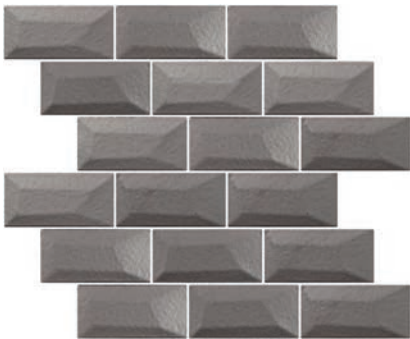

Juliantile / Mosaic Libra

Glazed porcelain wall mosaics

Mosaic Libra

ALIB203M - Milk Matte
2" x 4" on 12" x 12" mesh
Sq.Ft.: \$16.95 – Pc.: \$16.30

ALIB202M - Oyster Matte
2" x 4" on 12" x 12" mesh
Sq.Ft.: \$16.95 – Pc.: \$16.30

ALIB201M - Caviar Matte
2" x 4" on 12" x 12" mesh
Sq.Ft.: \$16.95 – Pc.: \$16.30

ALIB203S - Aluminum Shine
2" x 4" on 12" x 12" mesh
Sq.Ft.: \$17.95 – Pc.: \$17.26

ALIB202S - Bronze Shine
2" x 4" on 12" x 12" mesh
Sq.Ft.: \$17.95 – Pc.: \$17.26

ALIB201S - Copper Shine
2" x 4" on 12" x 12" mesh
Sq.Ft.: \$17.95 – Pc.: \$17.26

packing: 14 sheets (13.46 sq.ft) per carton, 1.04 sheets per sq.ft. Weight: 3.14 lbs. each, 43.96 lbs. per carton

**It is recommended that all tile products and related materials be installed as per TTMAC Standards.
Prices shown are list prices and are subject to change without notice.
Please check our website for the most current information.**