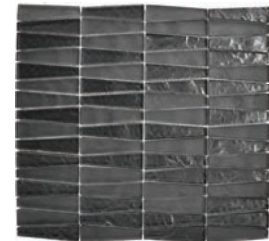

ACHEXWH - White
1.25" x 2" hexagon - 11.75" x 12" mesh
Sq. Ft.: \$34.95 - Pc.: \$34.26

ACHEXSI - Silver
1.25" x 2" hexagon - 11.75" x 12" mesh
Sq. Ft.: \$34.95 - Pc.: \$34.26

ACHEXTA - Taupe
1.25" x 2" hexagon - 11.75" x 12" mesh
Sq. Ft.: \$34.95 - Pc.: \$34.26

ACHEXBL - Black
1.25" x 2" hexagon - 11.75" x 12" mesh
Sq. Ft.: \$34.95 - Pc.: \$34.26

ACTRWH - White
Trapezoid - 12" X 13" mesh
Sq. Ft.: \$34.95 - Pc.: \$37.75

ACTRSI - Silver
Trapezoid - 12" X 13" mesh
Sq. Ft.: \$34.95 - Pc.: \$37.75

ACTRTA - Taupe
Trapezoid - 12" X 13" mesh
Sq. Ft.: \$34.95 - Pc.: \$37.75

ACTRBL - Black
Trapezoid - 12" X 13" mesh
SSq. Ft.: \$34.95 - Pc.: \$37.75

juliantile.com/chicago

0.5" x 1.25" brick packing: 11 pcs. (10.38 sq. Ft.) per carton, 1.06 pcs / sq. Ft. **Weight:** 3.64 lbs./pc, 40.04 lbs./carton.