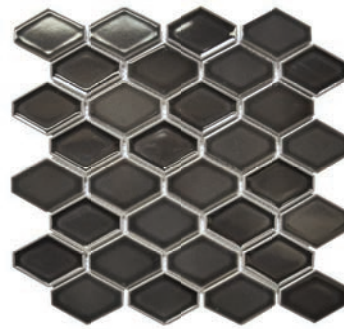

Juliantile / Mosaic Losanga

LOWHEHEX – White
2.25" x 3" – elongated hex
12"x 12" mesh
Sq.Ft: \$25.95 – Sheet \$25.95

LOLGREHEX – Light Grey
2.25" x 3" – elongated hex
12"x 12" mesh
Sq.Ft: \$25.95 – Sheet \$25.95

LOGREHEX - Grey
2.25" x 3" – elongated hex
12"x 12" Mesh
Sq.Ft: \$25.95 – Sheet \$25.95

LODBLEHEX – Dark Blue
2.25" x 3" – elongated hex
12"x 12" mesh
Sq.Ft: \$25.95 – Sheet \$25.95

LOBLAEHEX – Black
2.25" x 3" – elongated hex
12"x 12" mesh
Sq.Ft: \$25.95 – Sheet \$25.95