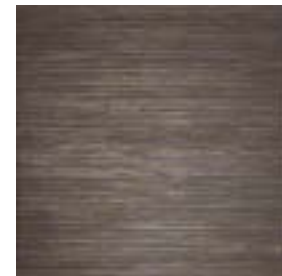

DCA1670R - Black
6.5" x 19.25"
Sq.Ft: $9.94 - Pc: $8.72

DCA570R - Black
19.5" x 19.5"
Sq.Ft: $9.50 - Pc: $25.08

3.25 x 19.5 packing: 24 pcs (10.57 sq.ft.) per carton, 2.27 pcs/sq.ft. Weight: 1.93 lbs each, 46.32 lbs/carton
6.5 x 19.5 packing: 12 pcs (10.53 sq.ft.) per carton, 1.14 pcs/sq.ft. Weight: 3.85 lbs. each, 46.20 lbs/carton.
19.5 x 19.5 packing: 6 pcs. (15.84 sq.ft.) per carton, 2.64 sq.ft./pc. Weight: 11.55 lbs. each, 69.30 lbs/carton.
13 x 13 packing: 4 pcs. (4.68 sq.ft.) per carton, 1.17 sq.ft./pc. Weight: 4.95 lbs. each, 19.80 lbs/carton.

Porcelain Floor/Wall Tile	Frost Resistant	Rectified	Environment Certification	Water Absorption	Mohs	Slipperiness	PEI	Origin
			Eco Tile	≤0.4%	8	>0.62^{dry} >0.73^{wet}	4	ITALY