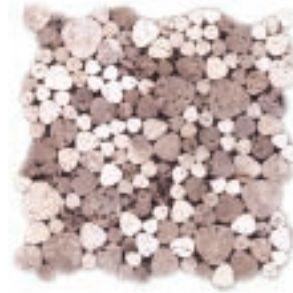

Tuscany Mix Mosaics

Quarried near Florence, it is within the variation of each Tuscany Stone selection that you will find unique characteristics to suit any application.

Tuscany Mix Mosaics

TMMD12
5/8" micro dot 12" X 12" mesh
Sq.Ft: \$32.95

TM5/8T
5/8" X 5/8" 12" x 12" mesh
Sq.Ft: \$24.95

PETALS
12" x 12" mesh
Sq.Ft: \$36.95

SPASTO1212
12" x 12" mesh
Sq.Ft: \$19.95

TMB118
Bars 12" X 18" mesh
Sq.Ft. \$24.66 - Pc: \$36.99

TMB1212
Bars 12" X 12" mesh
Sq.Ft: \$19.95