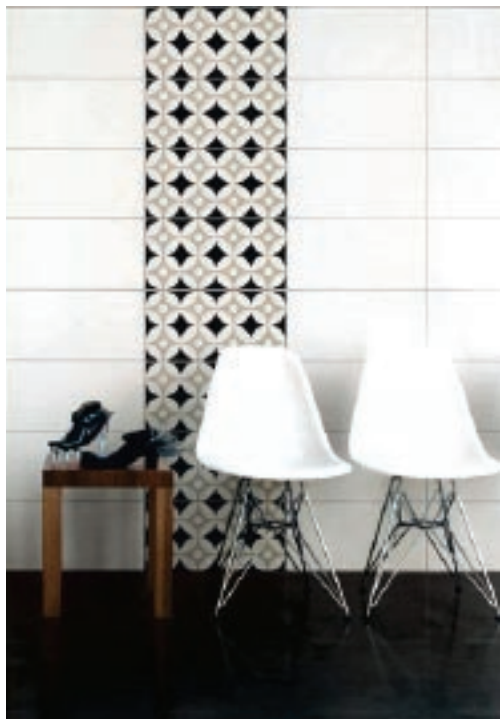

Tonic

Montreal designer Catherine Braconnier revisits the 70's for inspiration of colour, form and embossing that makes Tonic an exciting and playful collection.

# Tonic

DT0010 - White Plane  
10" x 20"  
Sq.Ft: \$ 7.96 - Pc: \$10.75

DT0020 - Cream Plane  
10" x 20"  
Sq.Ft: \$ 7.96 - Pc: \$10.75

DT0090 - Sage Plane  
10" x 20"  
Sq.Ft: \$ 7.96 - Pc: \$10.75

DT0040 - Grey Plane  
10" x 20"  
Sq.Ft: \$ 7.96 - Pc: \$10.75