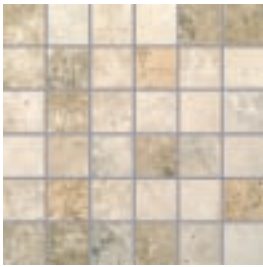

Thapsos

Thapsos celebrates the classic Travertine look in a rectified quality Italian Tile.

**Thapsos**

THMIMOS - Mosaico Mix  
2"x 2" - 12" x 12" mesh  
Sq.Ft: \$29.95

THBRMOS - Mosaico Brown  
2"x 2" - 12" x 12" mesh  
Sq.Ft: \$29.95

THBE17 - Beige  
17.5" x 17.5"  
Sq.Ft: \$8.69 - Pc: \$18.51

THBI17 - Bianco  
17.5" x 17.5"  
Sq.Ft: \$8.69 - Pc: \$18.51

THBR17 - Brown  
17.5" x 17.5"  
Sq.Ft: \$8.69 - Pc: \$18.51

THGR17 - Grigio  
17.5" x 17.5"  
Sq.Ft: \$8.69 - Pc: \$18.51