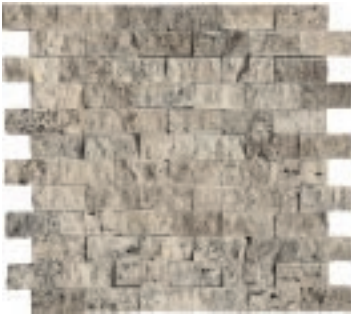

Travertino Split Face

An inspirational splitface which stimulates the senses and begs to be featured prominently.

Travertino Split Face

ANS216 – Noce
1" x 2" – 12" x 12" mesh
Pc: \$15.99

ANS217 – Noce Cambria Strips
7" x 21" mesh
Pc: \$17.99

ANS221 – Picasso
1" x 2" – 12" x 12" mesh
Pc: \$15.99

ANS222 – Picasso Cambria Strips
7" x 21" mesh
Pc: \$17.99

ANS211 – Ivory
1" x 2" – 12" x 12" mesh
Pc: \$15.99

ANS212 – Ivory Cambria Strips
7" x 21" mesh
Pc: \$17.99