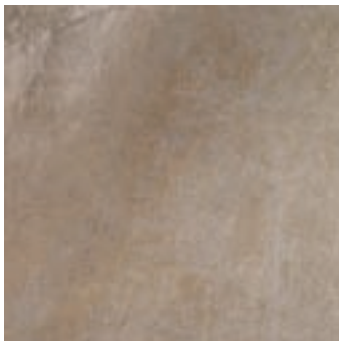

Kayah

Kayah's surface is characterized by a special effect of metallic reflection simulating the elements of minerals found naturally in quartzite. The result is spectacular.

Kayah

KBR17P - Brown
17.5" x 17.5"
Sq.Ft: \$12.95 - Pc: \$27.58

KBR1X4P - Brown
1.5" X 4 - 11.5" X 11.5" mesh
Sq.Ft: \$29.95 - Pc: \$27.48

KOC17P - Ocean
17.5" x 17.5"
Sq.Ft: \$12.95 - Pc: \$27.58

KOC1X4P - Ocean
1.5" X 4 - 11.5" X 11.5" mesh
Sq.Ft: \$29.95 - Pc: \$27.48