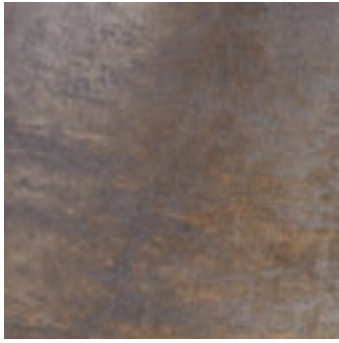

Kayah

Kayah's surface is characterized by a special effect of metallic reflection simulating the elements of minerals found naturally in quartzite. The result is spectacular.

Kayah

KBR17P - Brown
17.5" x 17.5"
Sq.Ft: \$12.95 - Pc: \$27.58

KBR1X4P - Brown
1.5" X 4 - 11.5" X 11.5" mesh
Sq.Ft: \$29.95 - Pc: \$27.48

KOC17P - Ocean
17.5" x 17.5"
Sq.Ft: \$12.95 - Pc: \$27.58

KOC1X4P - Ocean
1.5" X 4 - 11.5" X 11.5" mesh
Sq.Ft: \$29.95 - Pc: \$27.48