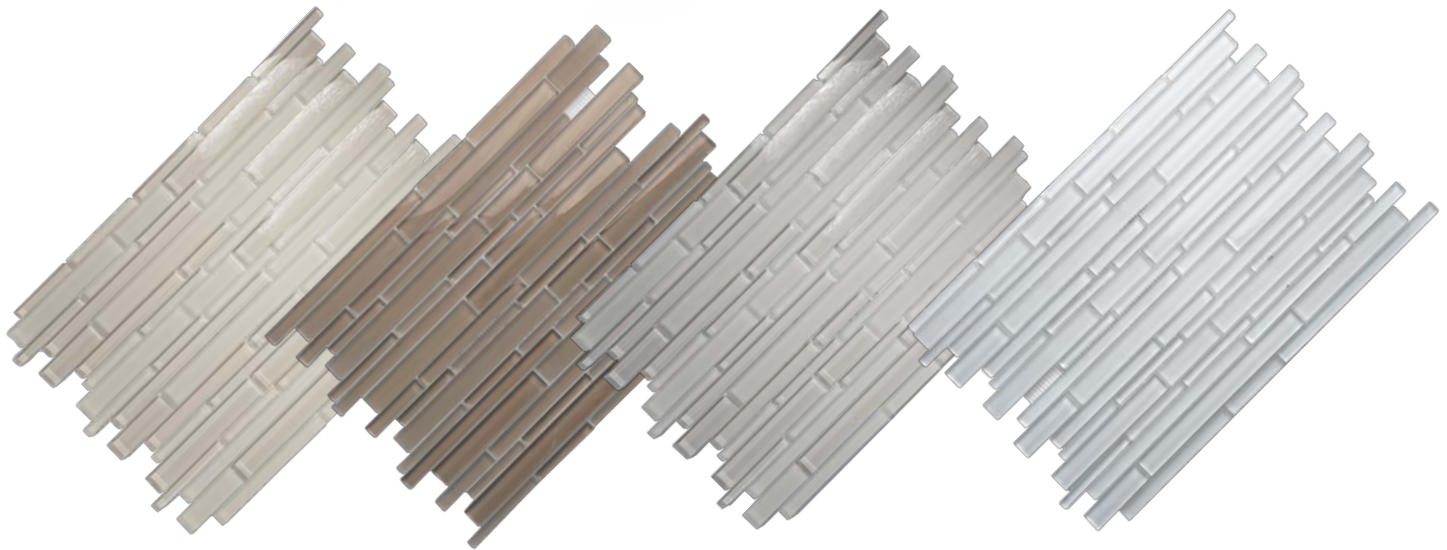

Glass
Mini Strips

A combination of glossy and matte glass in a monochromatic multi stick format makes a stunning display. Beautiful colors in Glacier, Pepper, Sky Grey and the always desirable Super White.

Glass Mini Strips

GSSL1218 – Glacier
12.75" x 18"
Sq.Ft: \$27.95 - Pc: \$44.72

GSPE1218 – Pepper
12.75" x 18"
Sq.Ft: \$27.95 - Pc: \$44.72

GSSKG1218 – Sky Grey
12.75" x 18"
Sq.Ft: \$27.95 - Pc: \$44.72

GSSW1218 – Super White
12.75" x 18"
Sq.Ft: \$27.95 - Pc: \$44.72

12.75 x 18 packing: 5 pcs. (8 sq.ft.) per carton, 1.60 sq.ft./pc. Weight: 5.72 lbs. each, 28.60 lbs. per carton.

Glass Wall Tile

Frost Resistant

Origin

Julian Ceramic Tile