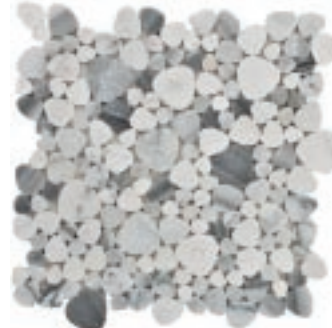

Petrus Pebbles

Beautifully blended polished marbles. Cut pebble formats are mesh mounted to provide you unlimited design opportunities.

Petrus Pebbles

PPEV312 - Everglade Blend
3" x 12" mesh
Pc: \$12.95

PPMB312 - Moonbean Blend
3" x 12" mesh
Pc: \$12.95

PPEV12 - Everglade Blend
12" x 12" mesh
Sq.Ft: \$36.95

PPMB12 - Moonbean Blend
12" x 12" mesh
Sq.Ft: \$36.95

PPMNB312 - Midnight Blaze Blend
3" x 12" mesh
Pc: \$12.95

PPTE312 - Terrain Blend
3" x 12" mesh
Pc: \$12.95