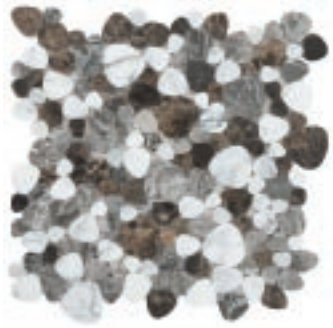

Petrus Pebbles

Beautifully blended polished marbles. Cut pebble formats are mesh mounted to provide you unlimited design opportunities.

Petrus Pebbles

PPEV312 - Everglade Blend
3" x 12" mesh
Pc: \$12.95

PPMB312 - Moonbean Blend
3" x 12" mesh
Pc: \$12.95

PPEV12 - Everglade Blend
12" x 12" mesh
Sq.Ft: \$36.95

PPMB12 - Moonbean Blend
12" x 12" mesh
Sq.Ft: \$36.95

PPMNB312 - Midnight Blaze Blend
3" x 12" mesh
Pc: \$12.95

PPTE312 - Terrain Blend
3" x 12" mesh
Pc: \$12.95