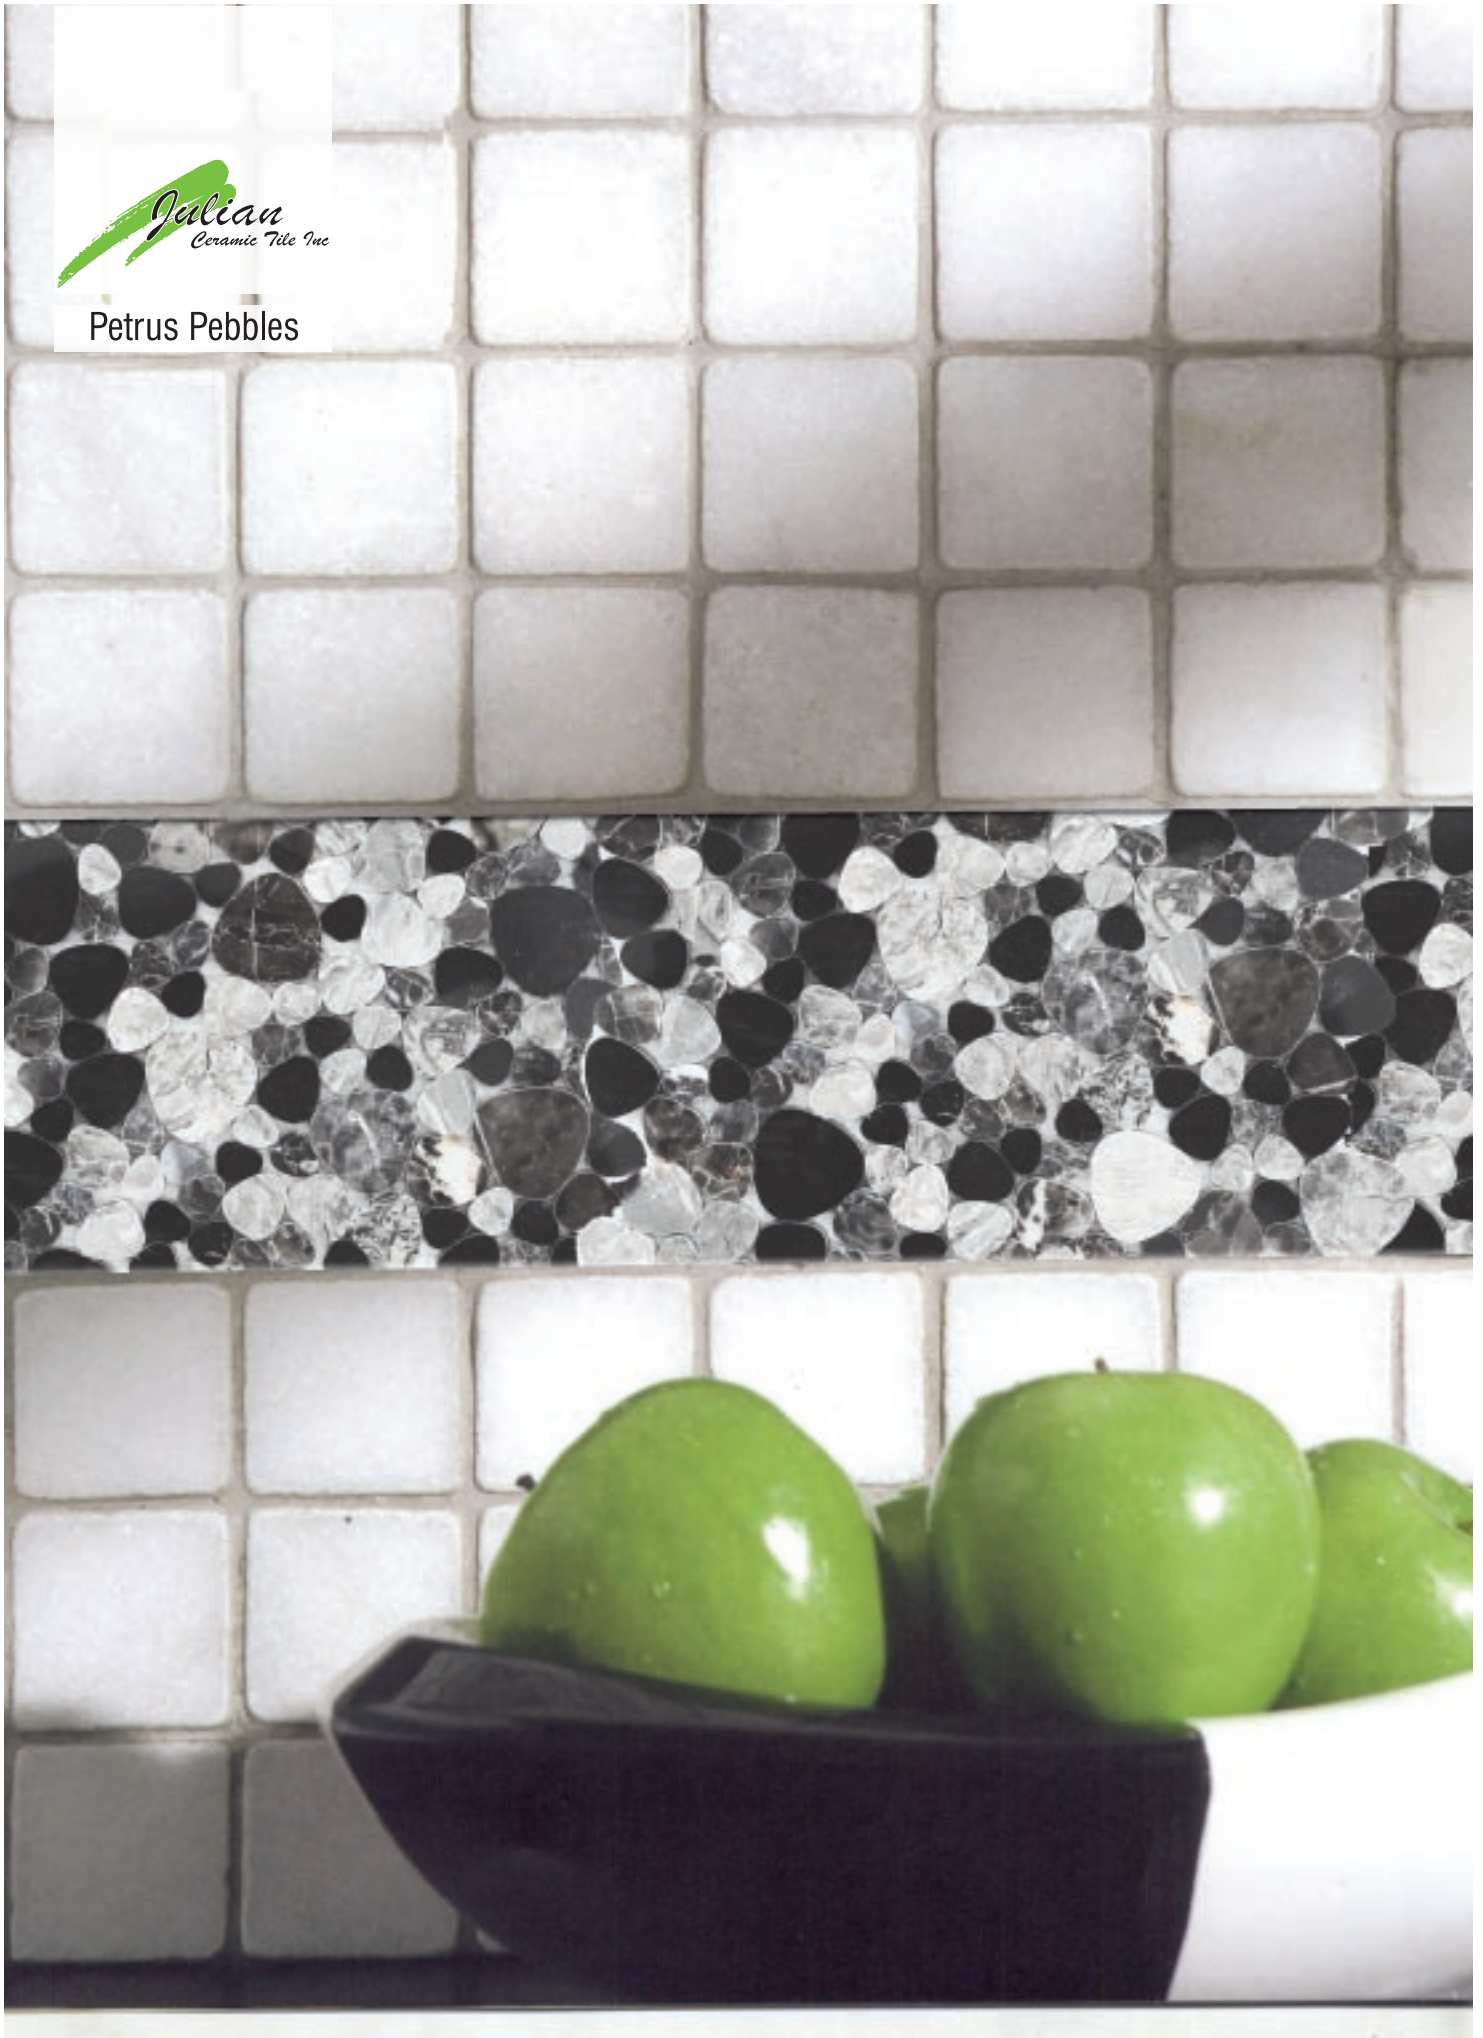

Petrus Pebbles

Beautifully blended polished marbles. Cut pebble formats are mesh mounted to provide you unlimited design opportunities.

Petrus Pebbles

PPEV312 - Everglade Blend
3" x 12" mesh
Pc: \$12.95

PPMB312 - Moonbean Blend
3" x 12" mesh
Pc: \$12.95

PPEV12 - Everglade Blend
12" x 12" mesh
Sq.Ft: \$36.95

PPMB12 - Moonbean Blend
12" x 12" mesh
Sq.Ft: \$36.95

PPMNB312 - Midnight Blaze Blend
3" x 12" mesh
Pc: \$12.95

PPTE312 - Terrain Blend
3" x 12" mesh
Pc: \$12.95