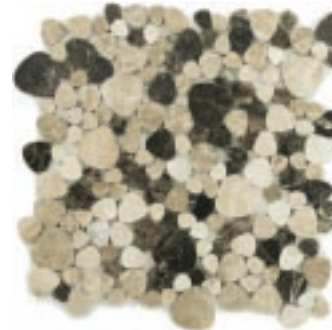

Petrus Pebbles

Beautifully blended polished marbles. Cut pebble formats are mesh mounted to provide you unlimited design opportunities.

Petrus Pebbles

PPEV312 - Everglade Blend
3" x 12" mesh
Pc: \$12.95

PPMB312 - Moonbean Blend
3" x 12" mesh
Pc: \$12.95

PPEV12 - Everglade Blend
12" x 12" mesh
Sq.Ft: \$36.95

PPMB12 - Moonbean Blend
12" x 12" mesh
Sq.Ft: \$36.95

PPMNB312 - Midnight Blaze Blend
3" x 12" mesh
Pc: \$12.95

PPTE312 - Terrain Blend
3" x 12" mesh
Pc: \$12.95

PPMNB12 - Midnight Blaze Blend
12" x 12" mesh
Sq.Ft: \$36.95

PPTE 12 - Terrain Blend
12" x 12" mesh
Sq.Ft: \$36.95

12" x 12" mesh packing: 10 pcs. (10 sq.ft.) per carton, 1 sq.ft./pc. Weight: 6 lbs. each 60 lbs. per carton.