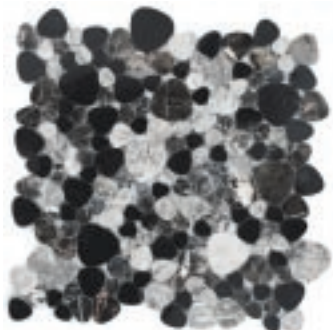

Petrus Pebbles

Beautifully blended polished marbles. Cut pebble formats are mesh mounted to provide you unlimited design opportunities.

Petrus Pebbles

PPEV312 - Everglade Blend
3" x 12" mesh
Pc: \$12.95

PPMB312 - Moonbean Blend
3" x 12" mesh
Pc: \$12.95

PPEV12 - Everglade Blend
12" x 12" mesh
Sq.Ft: \$36.95

PPMB12 - Moonbean Blend
12" x 12" mesh
Sq.Ft: \$36.95

PPMNB312 - Midnight Blaze Blend
3" x 12" mesh
Pc: \$12.95

PPTE312 - Terrain Blend
3" x 12" mesh
Pc: \$12.95